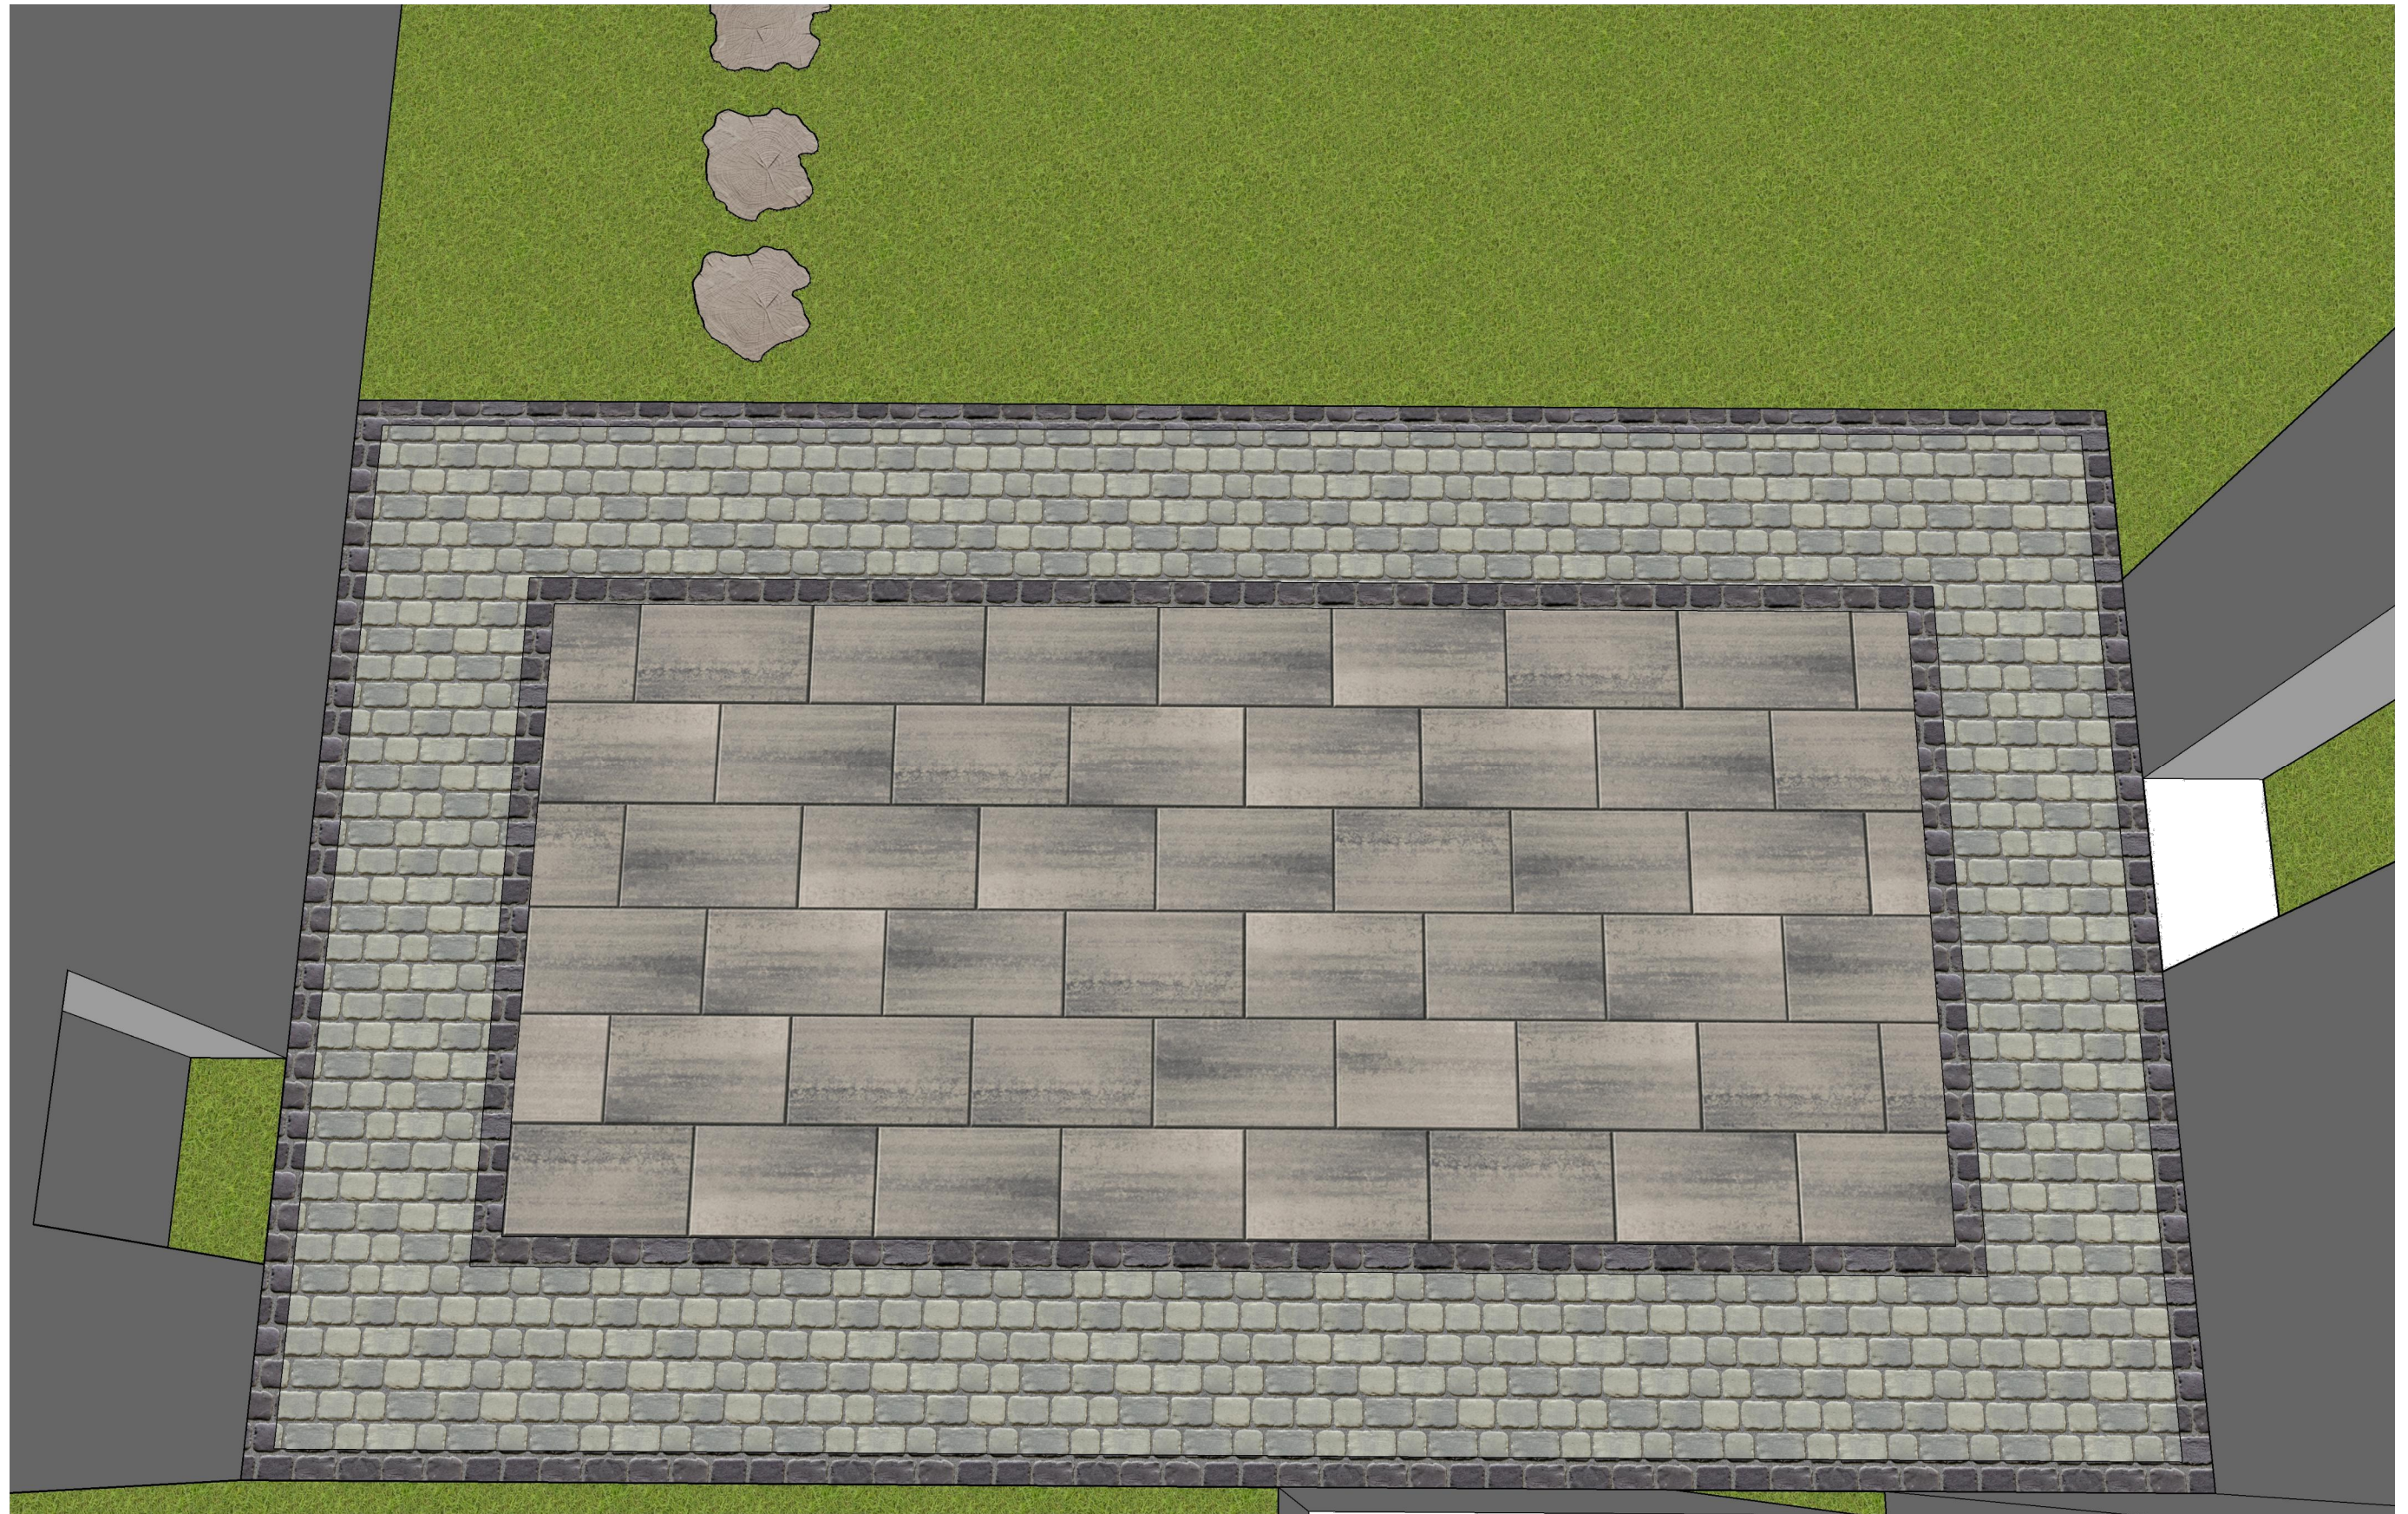

Entry Patio

ANTHONY CARRINO

INFORMATION - QTY TO BE INSTALLED

MAIN PATIO

INSTALL QTY. BREAKDOWN		
FONCTION	UOM	SUM OF QTY INSTALLED
VILLAGIO - ONYX BLACK	SQ/FT	112
VILLAGIO - SHALE GREY	SQ/FT	355
BLU GRANDE Smooth - SHALE GREY	SQ/FT	325

ENTRY PATIO

INSTALL QTY. BREAKDOWN		
FONCTION	UOM	SUM OF QTY INSTALLED
VILLAGIO - ONYX BLACK	SQ/FT	65
VILLAGIO - SHALE GREY	SQ/FT	195
BLU GRANDE Smooth - SHALE GREY	SQ/FT	210
BOREALIS Stepping Stone - HAZELNUT BRANDY	PCS	11

BARN PATIO

INSTALL QTY. BREAKDOWN		
FONCTION	UOM	SUM OF QTY INSTALLED
VILLAGIO - ONYX BLACK	SQ/FT	41
VILLAGIO - SHALE GREY	SQ/FT	103
BLU GRANDE Smooth - SHALE GREY	SQ/FT	48

INFORMATION - QTY DELIVERED

FOR ALL PATIOS