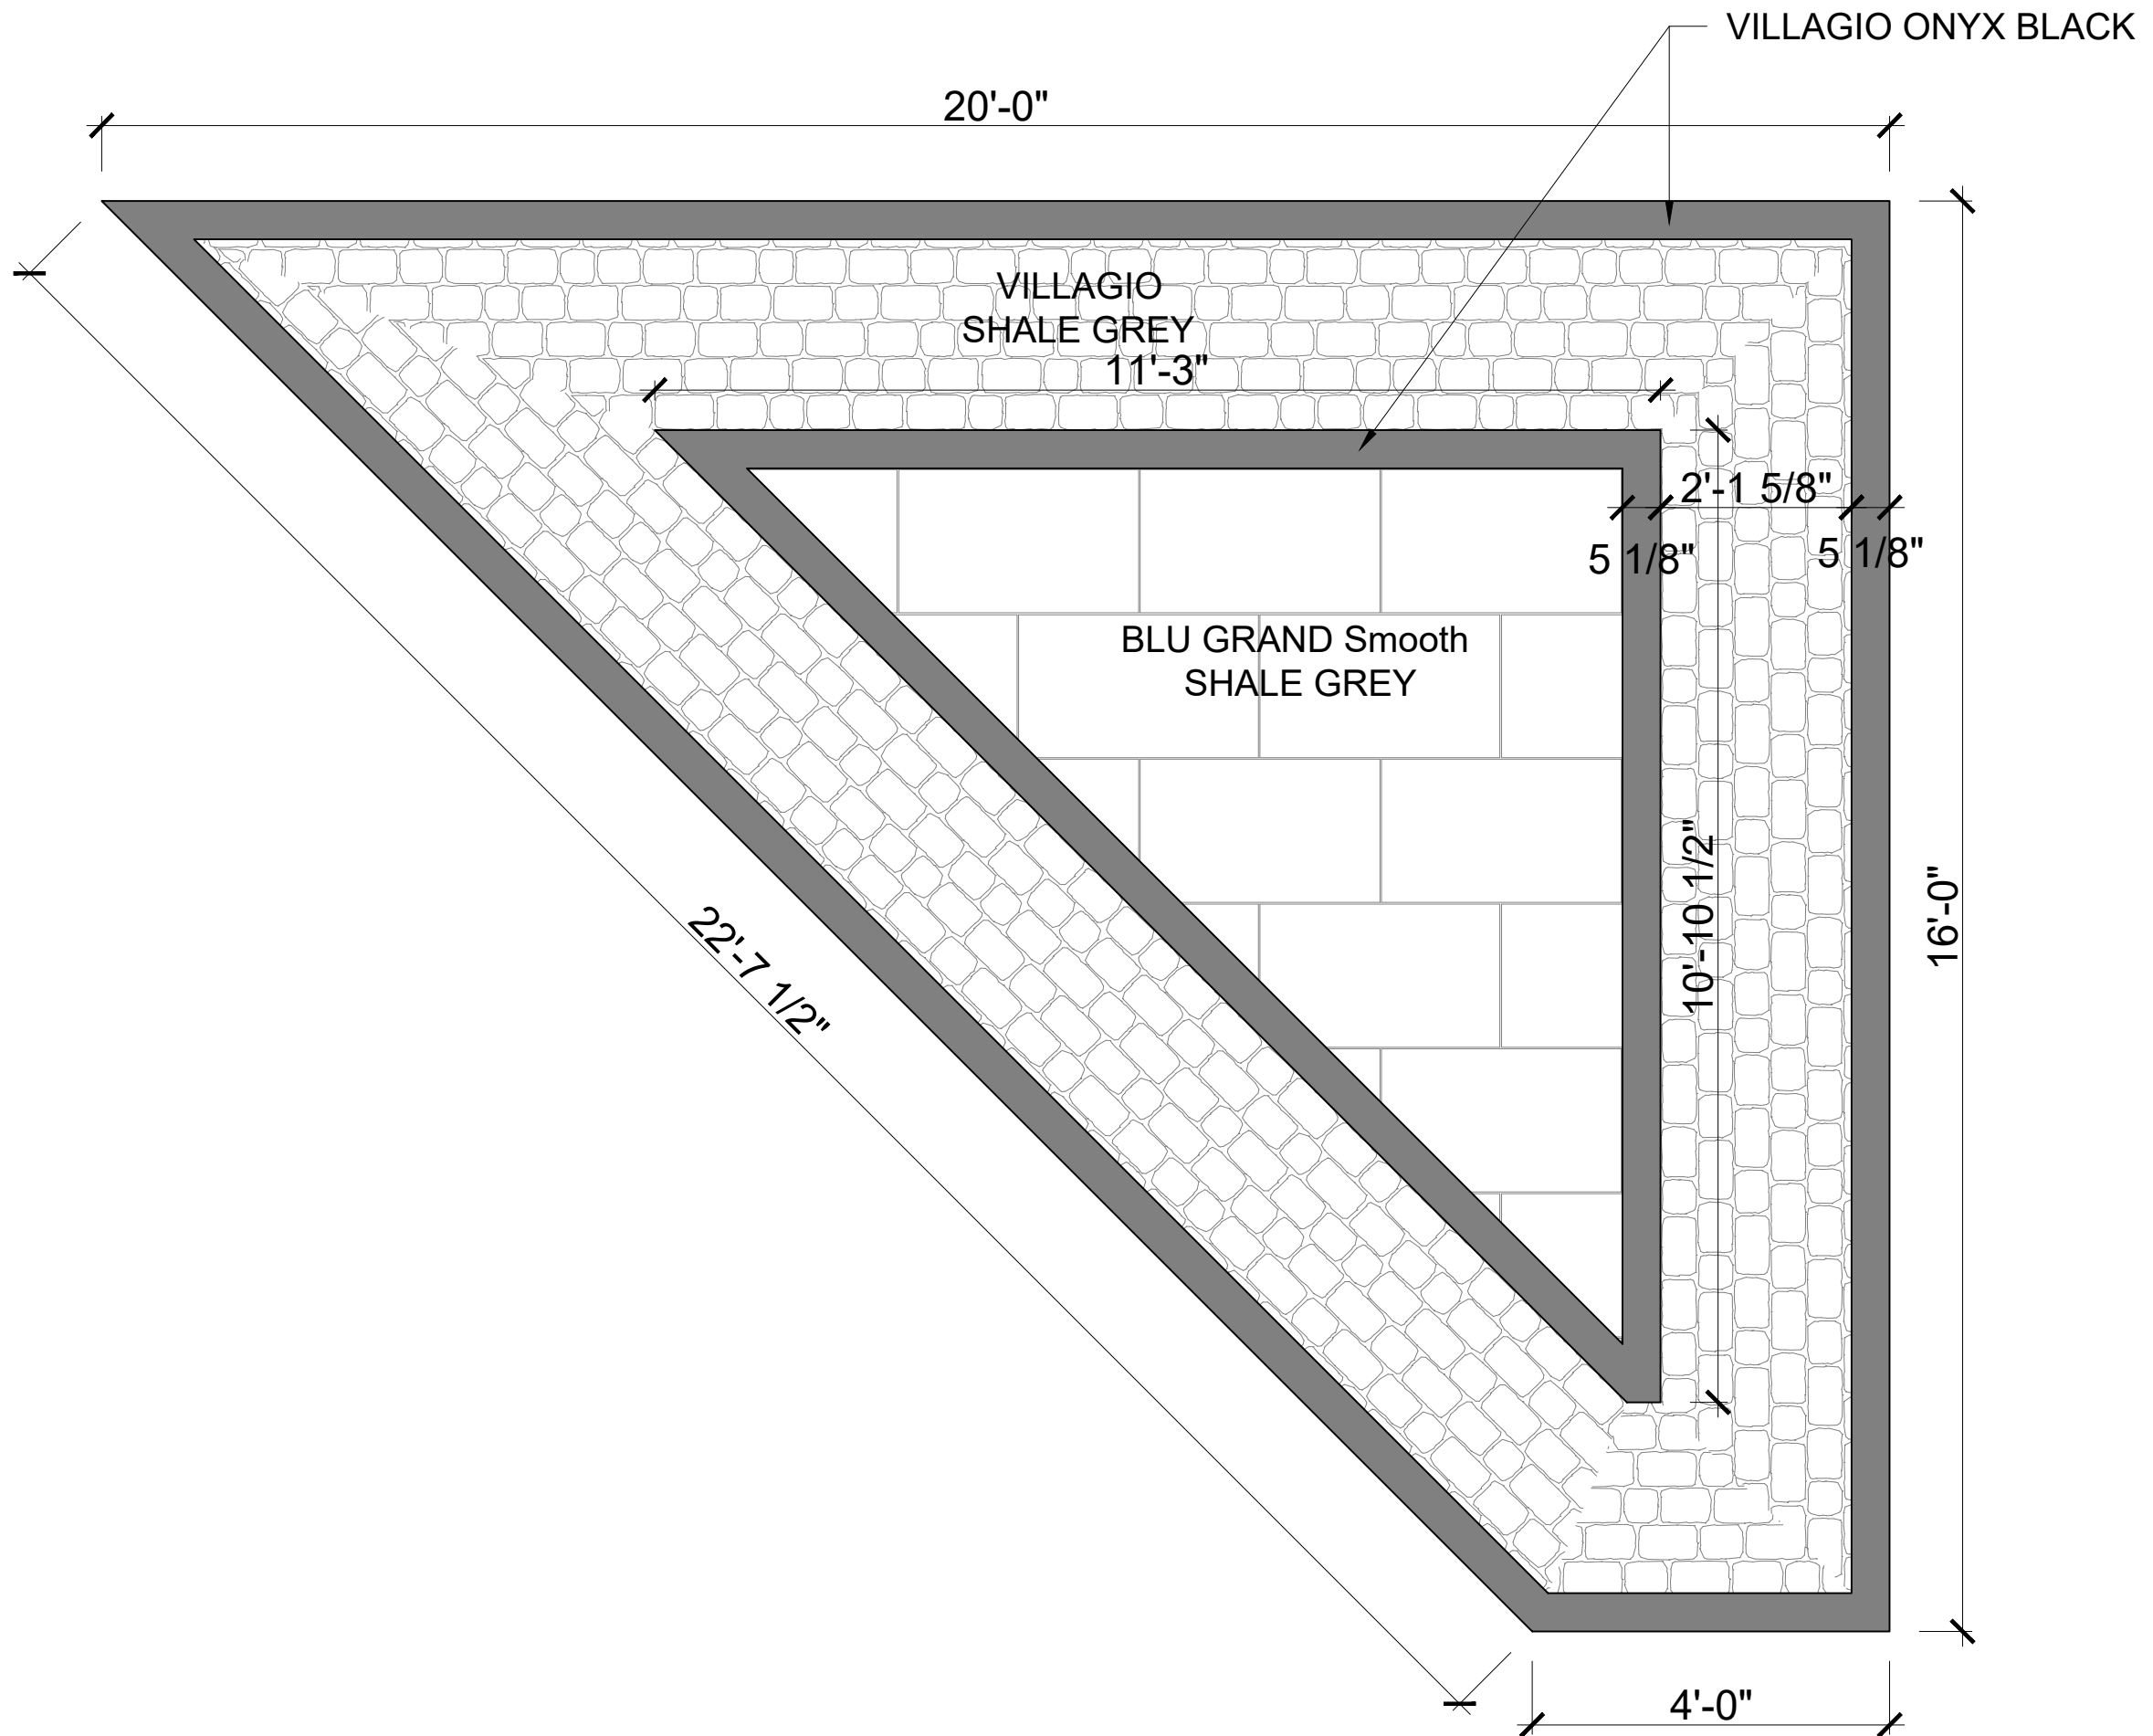

Entry Patio

ANTHONY CARRINO

INFORMATION - QTY TO BE INSTALLED

MAIN PATIO

INSTALL QTY. BREAKDOWN		
FONCTION	UOM	SUM OF QTY INSTALLED
VILLAGIO - ONYX BLACK	SQ/FT	112
VILLAGIO - SHALE GREY	SQ/FT	355
BLU GRANDE Smooth - SHALE GREY	SQ/FT	325

ENTRY PATIO

INSTALL QTY. BREAKDOWN		
FONCTION	UOM	SUM OF QTY INSTALLED
VILLAGIO - ONYX BLACK	SQ/FT	65
VILLAGIO - SHALE GREY	SQ/FT	195
BLU GRANDE Smooth - SHALE GREY	SQ/FT	210
BOREALIS Stepping Stone - HAZELNUT BRANDY	PCS	11

BARN PATIO

INSTALL QTY. BREAKDOWN		
FONCTION	UOM	SUM OF QTY INSTALLED
VILLAGIO - ONYX BLACK	SQ/FT	41
VILLAGIO - SHALE GREY	SQ/FT	103
BLU GRANDE Smooth - SHALE GREY	SQ/FT	48

INFORMATION - QTY DELIVERED

FOR ALL PATIOS