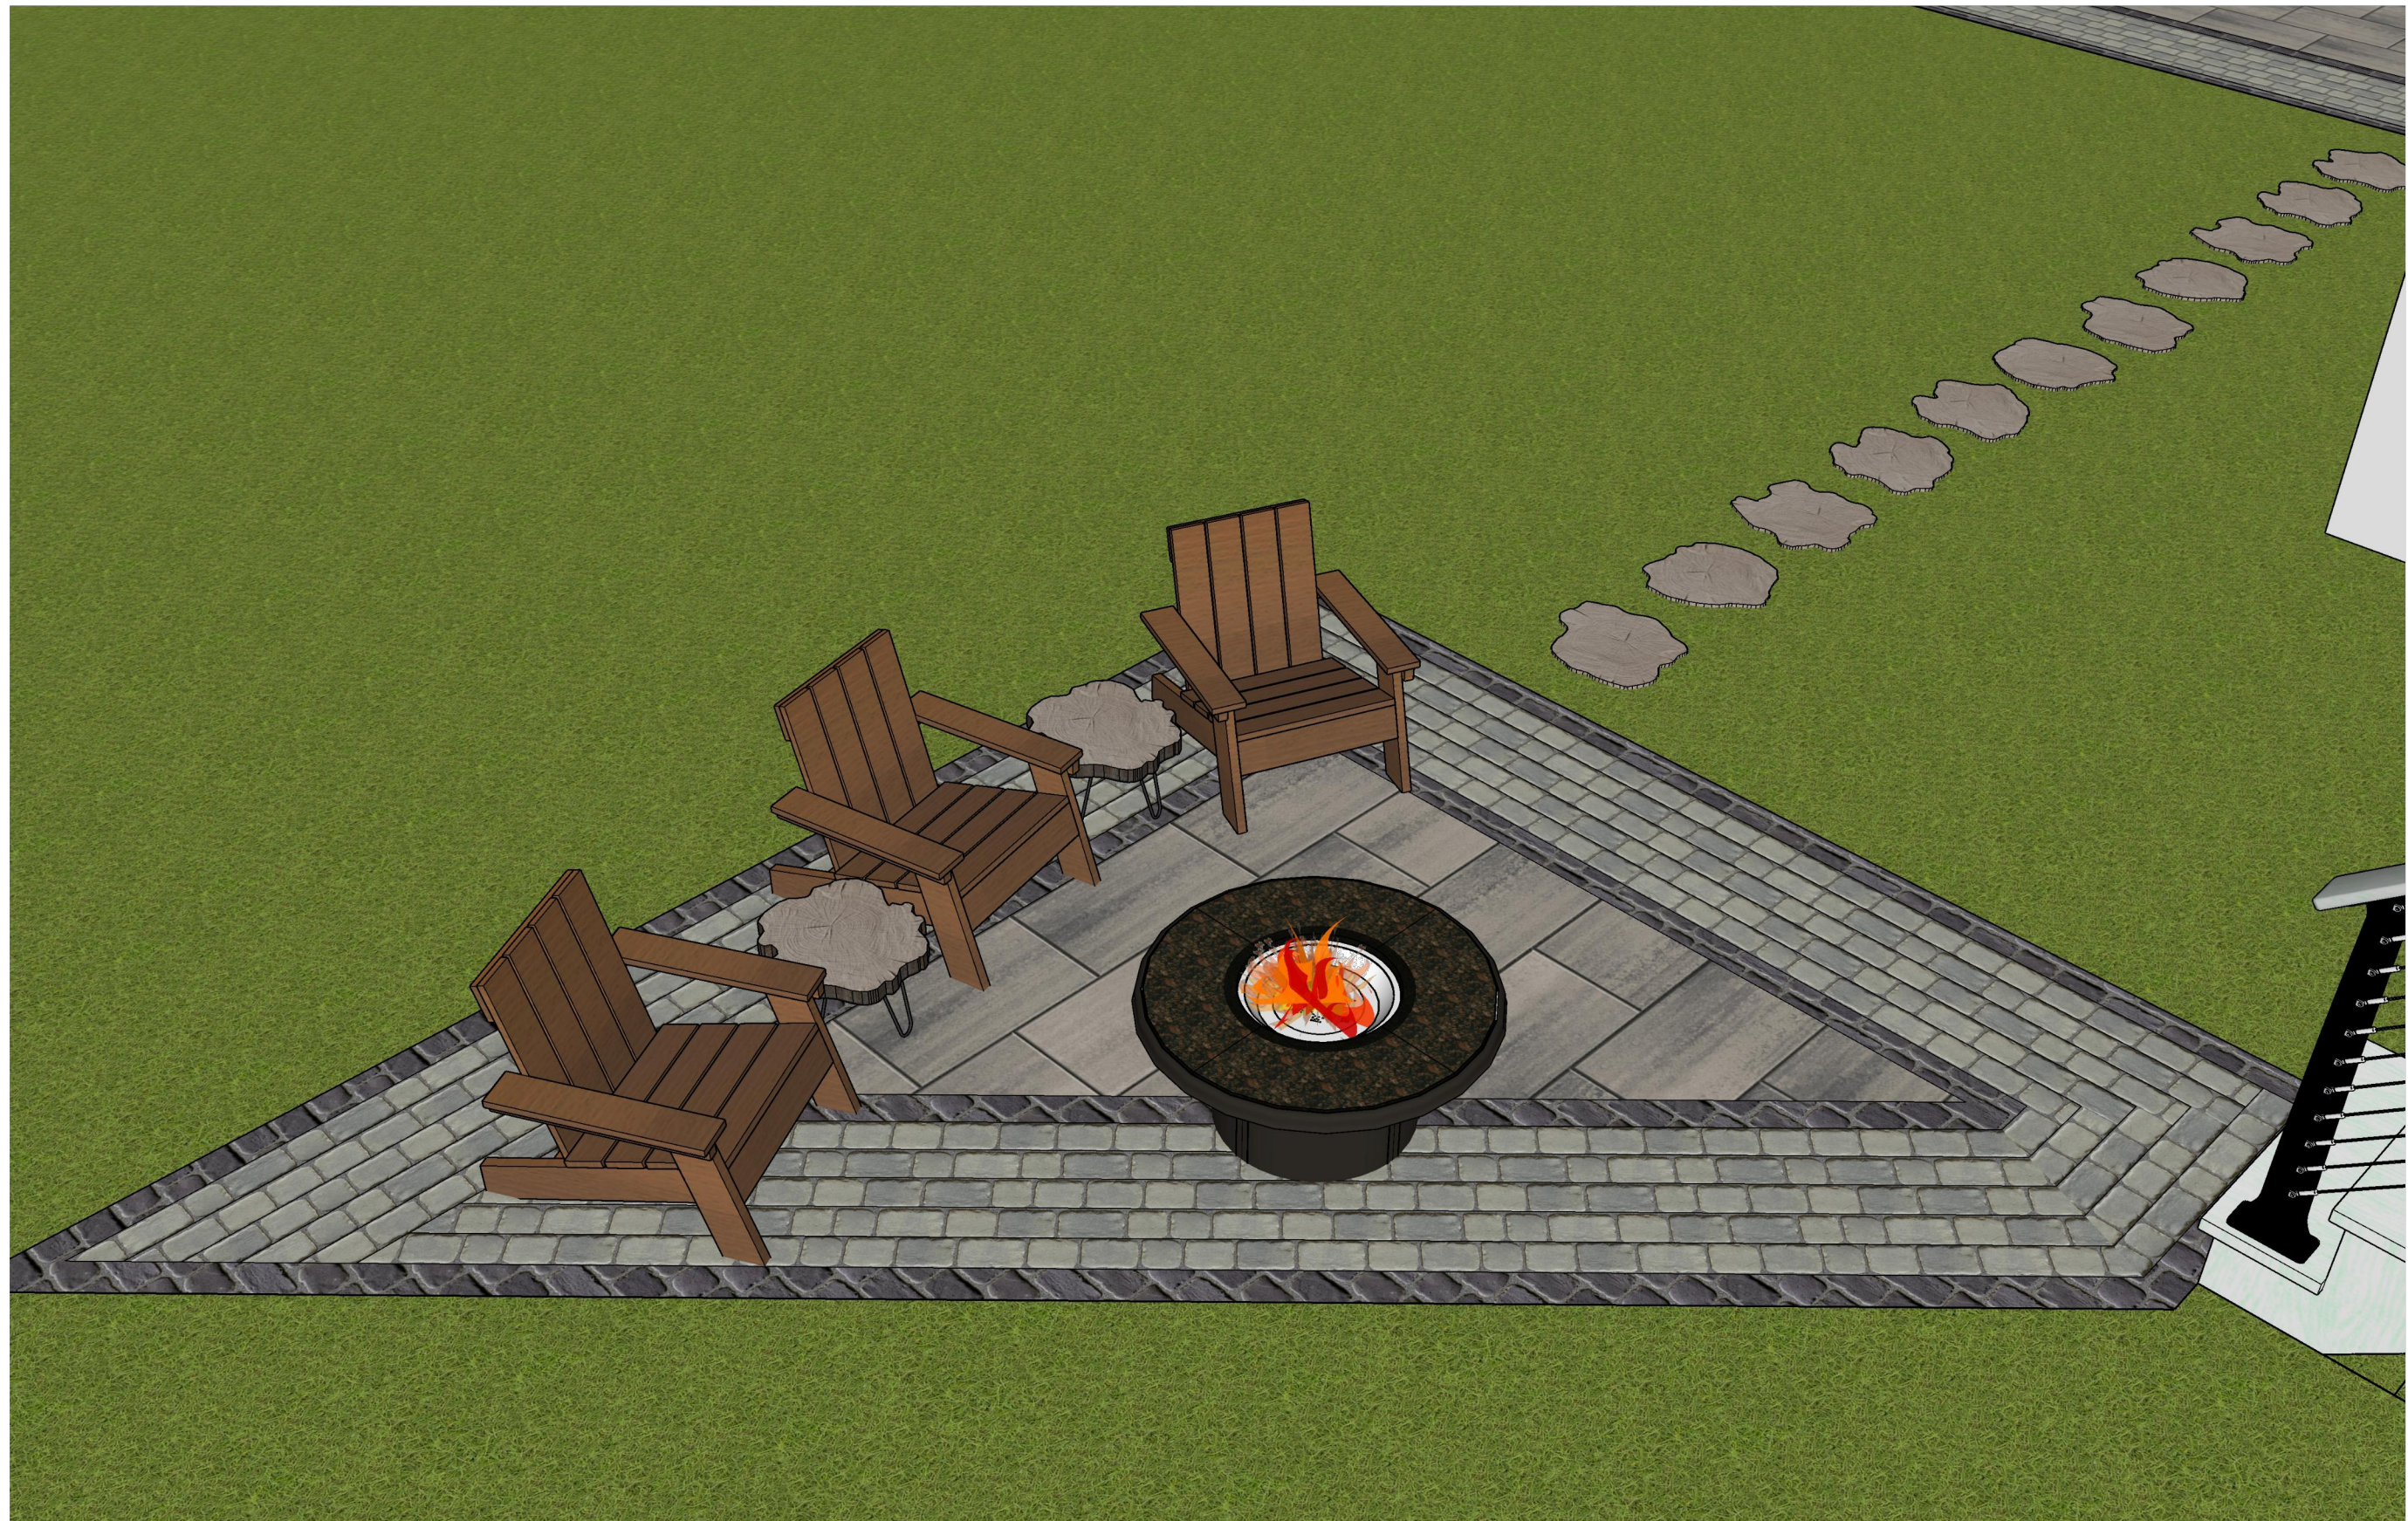

Entry Patio

ANTHONY CARRINO

INFORMATION - QTY TO BE INSTALLED

MAIN PATIO

INSTALL QTY. BREAKDOWN		
FONCTION	UOM	SUM OF QTY INSTALLED
VILLAGIO - ONYX BLACK	SQ/FT	112
VILLAGIO - SHALE GREY	SQ/FT	355
BLU GRANDE Smooth - SHALE GREY	SQ/FT	325

ENTRY PATIO

INSTALL QTY. BREAKDOWN		
FONCTION	UOM	SUM OF QTY INSTALLED
VILLAGIO - ONYX BLACK	SQ/FT	65
VILLAGIO - SHALE GREY	SQ/FT	195
BLU GRANDE Smooth - SHALE GREY	SQ/FT	210
BOREALIS Stepping Stone - HAZELNUT BRANDY	PCS	11

BARN PATIO

INSTALL QTY. BREAKDOWN		
FONCTION	UOM	SUM OF QTY INSTALLED
VILLAGIO - ONYX BLACK	SQ/FT	41
VILLAGIO - SHALE GREY	SQ/FT	103
BLU GRANDE Smooth - SHALE GREY	SQ/FT	48

INFORMATION - QTY DELIVERED

FOR ALL PATIOS