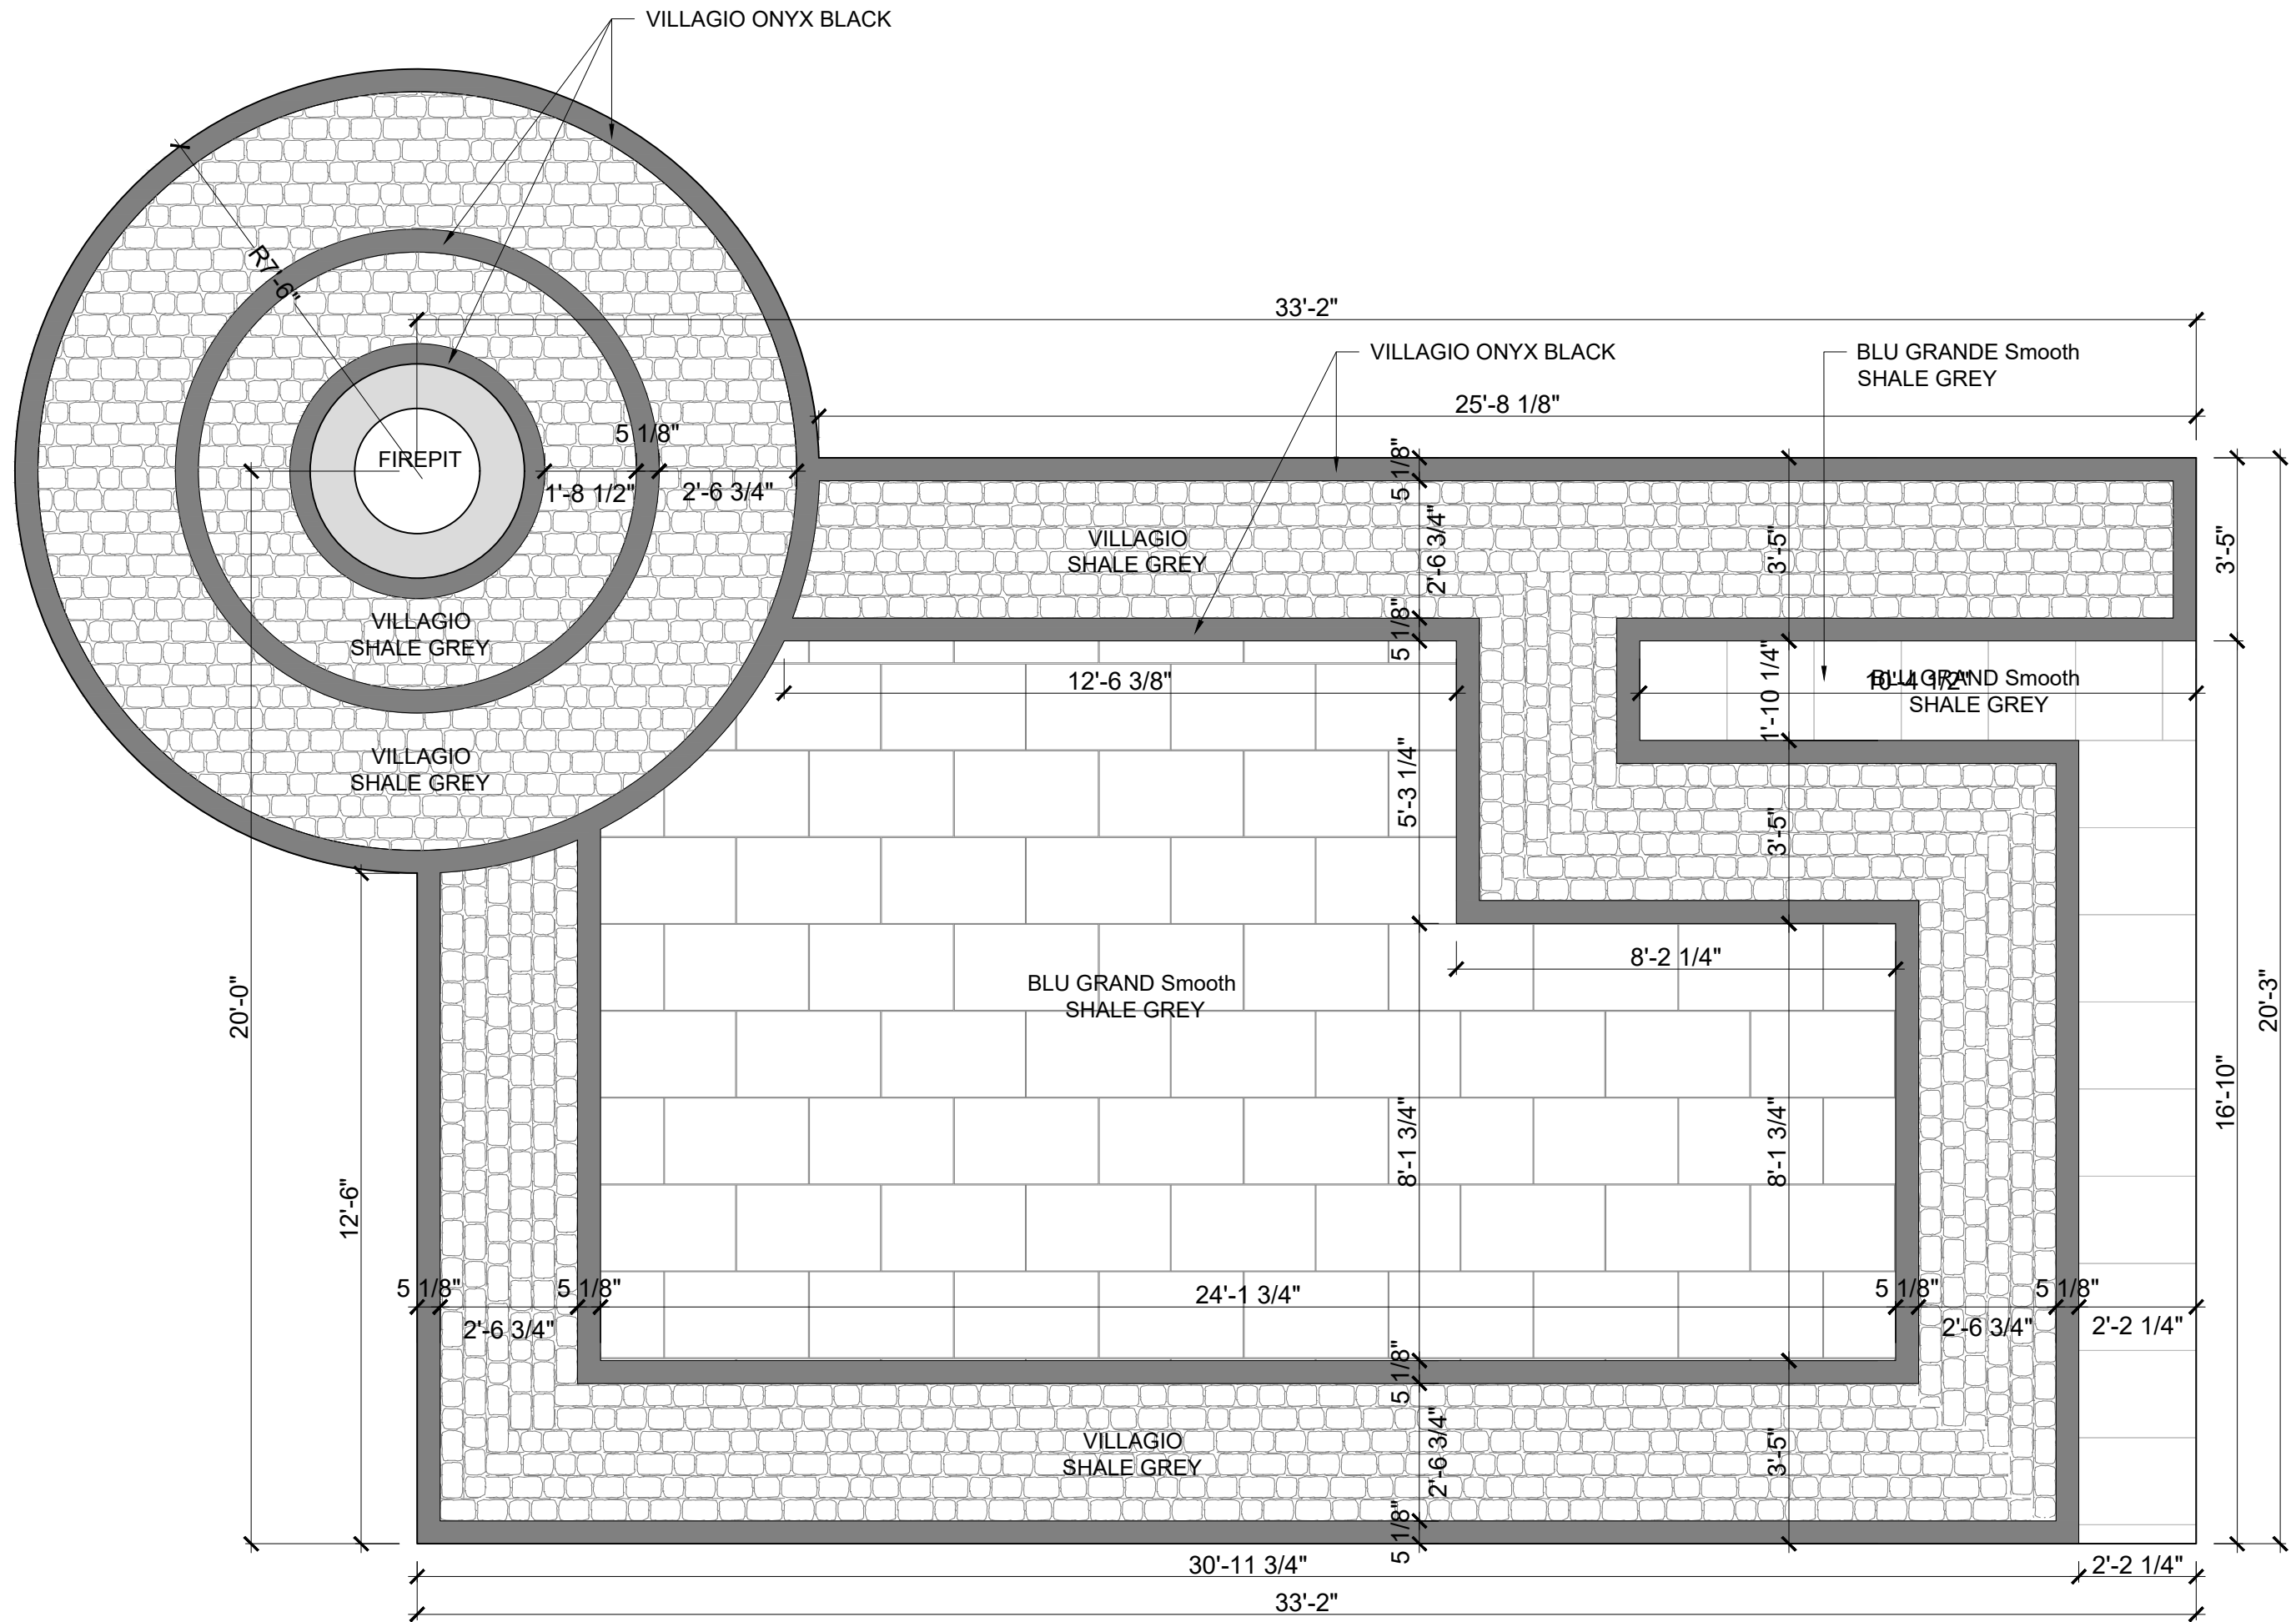

Entry Patio

ANTHONY CARRINO

INFORMATION - QTY TO BE INSTALLED

MAIN PATIO

INSTALL QTY. BREAKDOWN		
FONCTION	UOM	SUM OF QTY INSTALLED
VILLAGIO - ONYX BLACK	SQ/FT	112
VILLAGIO - SHALE GREY	SQ/FT	355
BLU GRANDE Smooth - SHALE GREY	SQ/FT	325

ENTRY PATIO

INSTALL QTY. BREAKDOWN		
FONCTION	UOM	SUM OF QTY INSTALLED
VILLAGIO - ONYX BLACK	SQ/FT	65
VILLAGIO - SHALE GREY	SQ/FT	195
BLU GRANDE Smooth - SHALE GREY	SQ/FT	210
BOREALIS Stepping Stone - HAZELNUT BRANDY	PCS	11

BARN PATIO

INSTALL QTY. BREAKDOWN		
FONCTION	UOM	SUM OF QTY INSTALLED
VILLAGIO - ONYX BLACK	SQ/FT	41
VILLAGIO - SHALE GREY	SQ/FT	103
BLU GRANDE Smooth - SHALE GREY	SQ/FT	48

INFORMATION - QTY DELIVERED

FOR ALL PATIOS