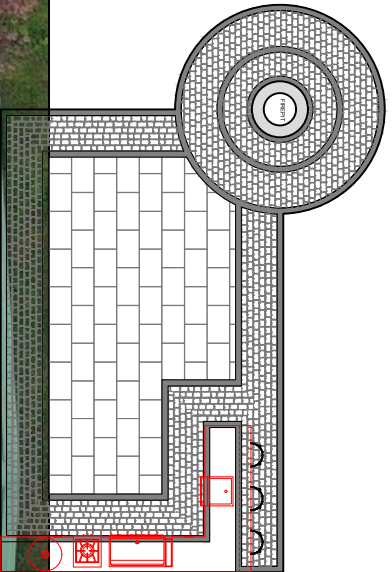

Entry Patio

ANTHONY CARRINO

INFORMATION - QTY TO BE INSTALLED

MAIN PATIO

INSTALL QTY. BREAKDOWN		
FONCTION	UOM	SUM OF QTY INSTALLED
VILLAGIO - ONYX BLACK	SQ/FT	112
VILLAGIO - SHALE GREY	SQ/FT	355
BLU GRANDE Smooth - SHALE GREY	SQ/FT	325

ENTRY PATIO

INSTALL QTY. BREAKDOWN		
FONCTION	UOM	SUM OF QTY INSTALLED
VILLAGIO - ONYX BLACK	SQ/FT	65
VILLAGIO - SHALE GREY	SQ/FT	195
BLU GRANDE Smooth - SHALE GREY	SQ/FT	210
BOREALIS Stepping Stone - HAZELNUT BRANDY	PCS	11

BARN PATIO

INSTALL QTY. BREAKDOWN		
FONCTION	UOM	SUM OF QTY INSTALLED
VILLAGIO - ONYX BLACK	SQ/FT	41
VILLAGIO - SHALE GREY	SQ/FT	103
BLU GRANDE Smooth - SHALE GREY	SQ/FT	48

INFORMATION - QTY DELIVERED

FOR ALL PATIOS