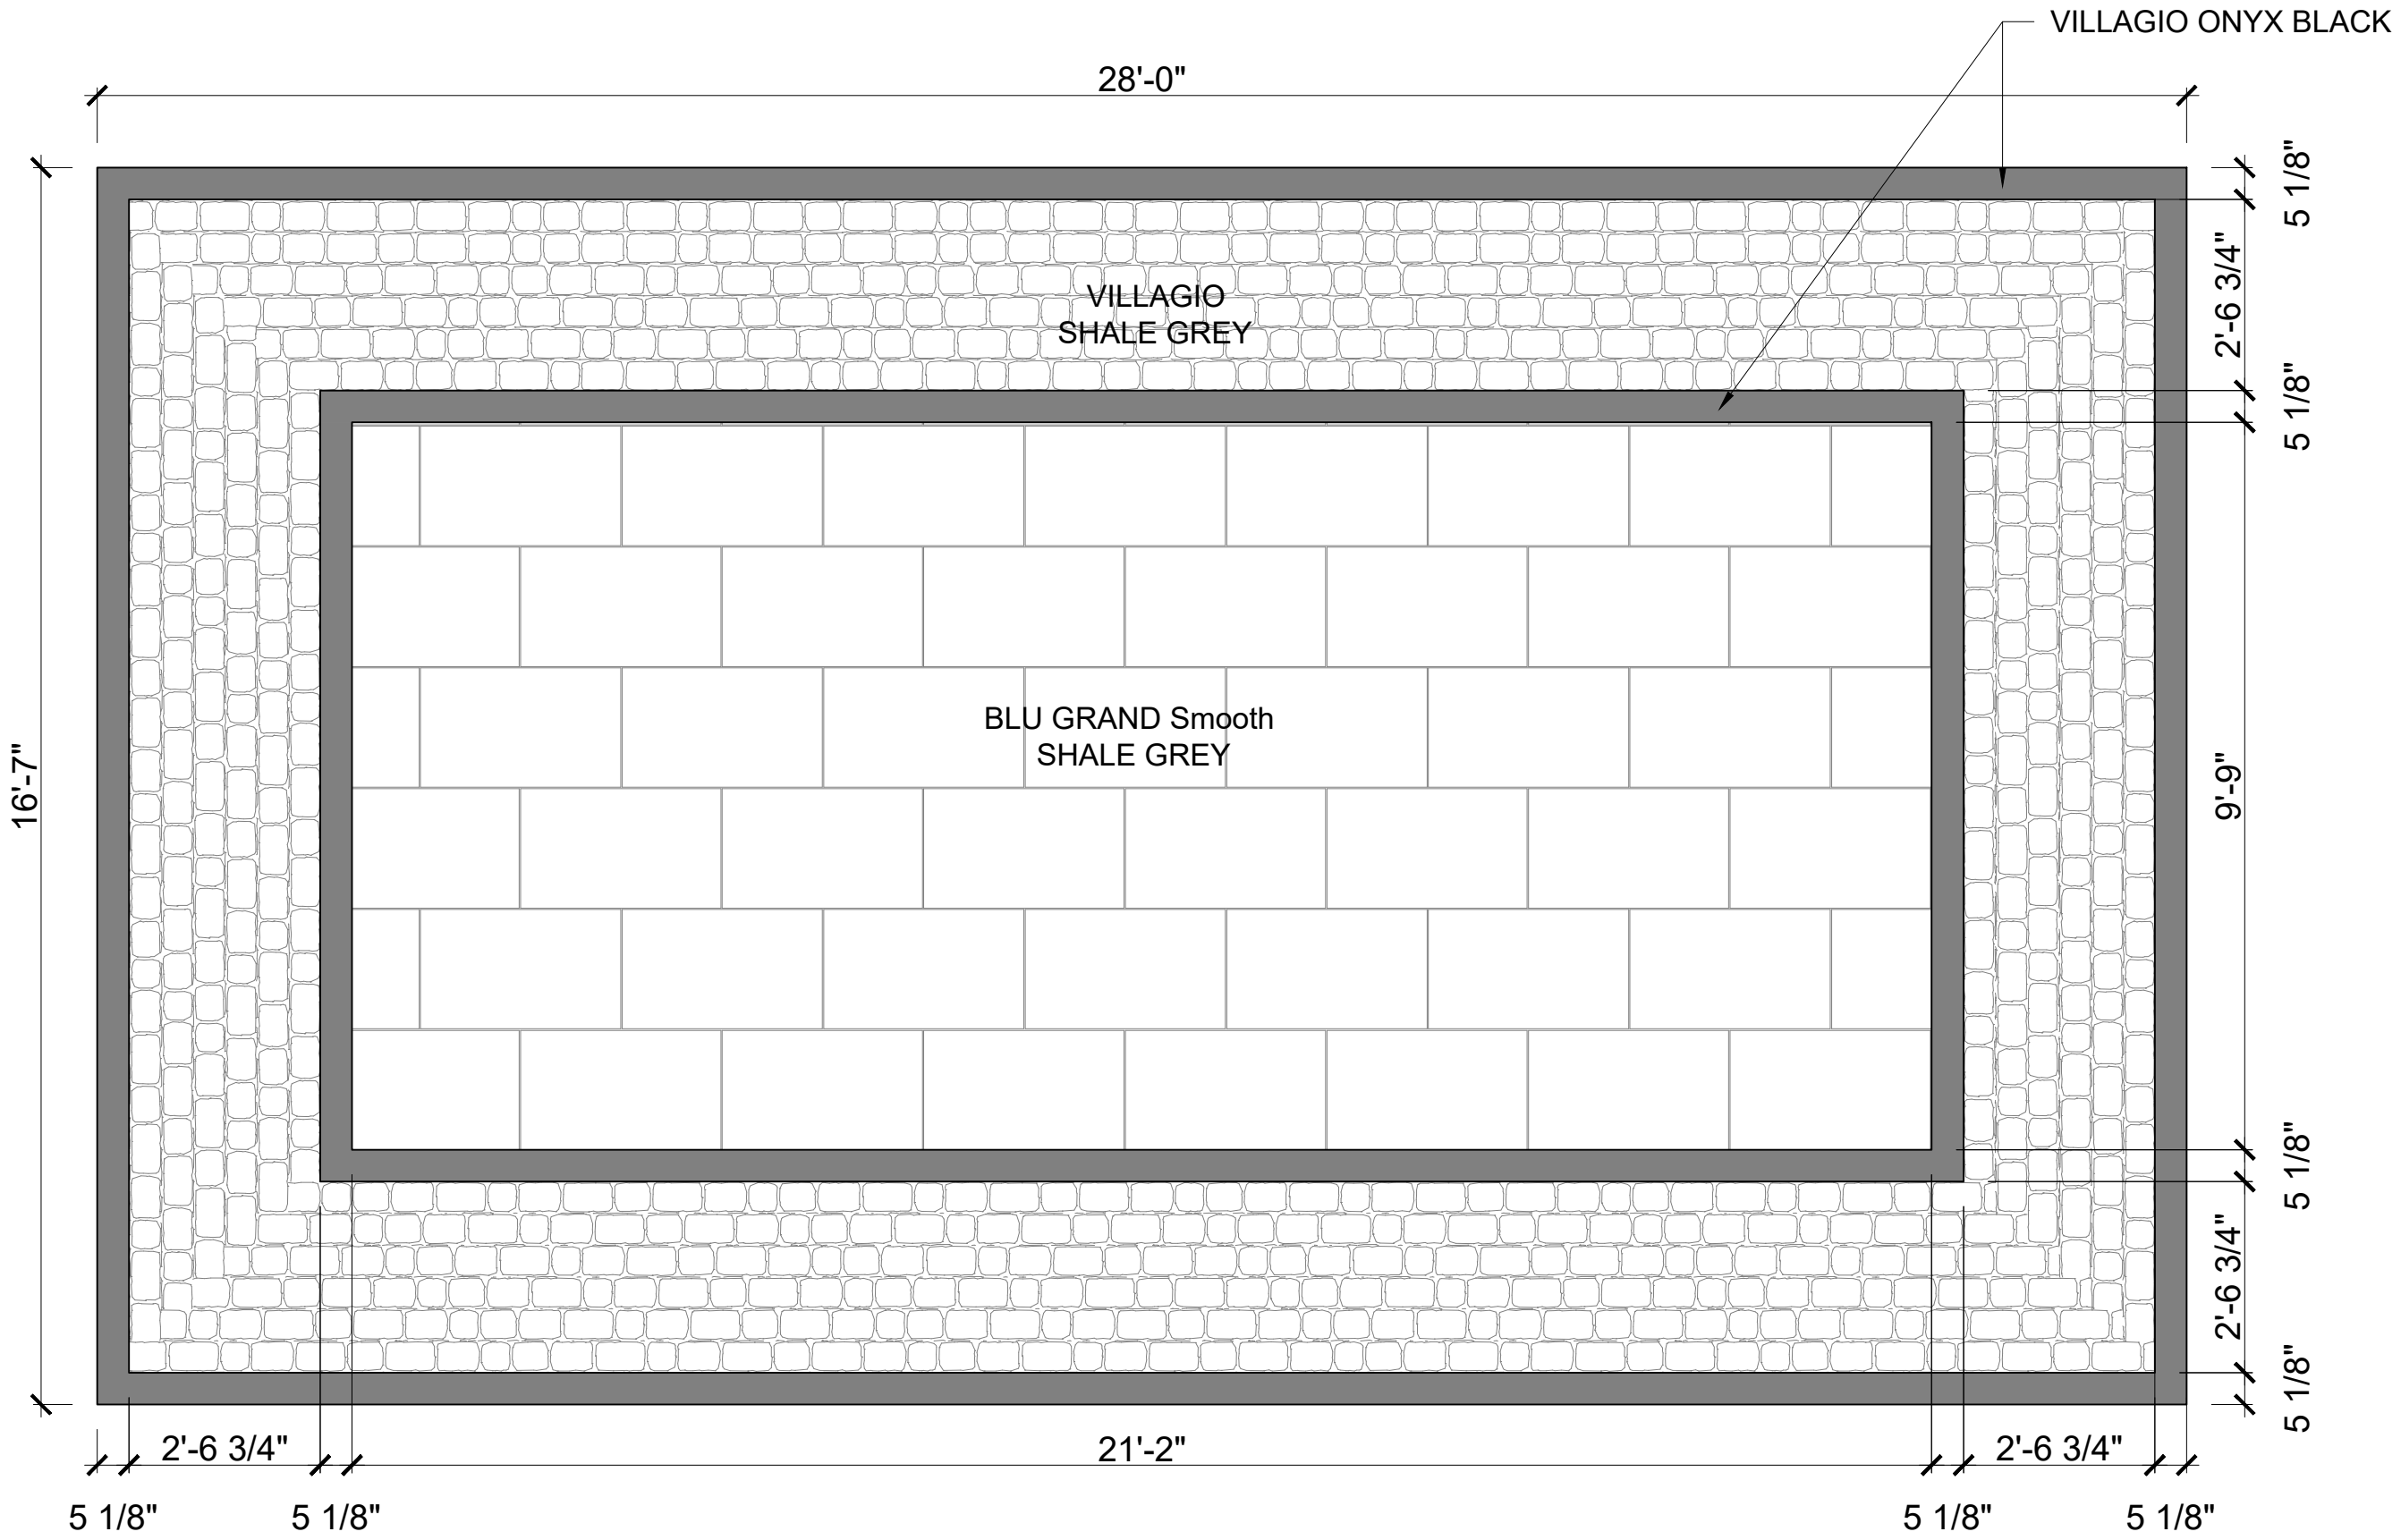

Entry Patio

ANTHONY CARRINO

INFORMATION - QTY TO BE INSTALLED

MAIN PATIO

INSTALL QTY. BREAKDOWN		
FONCTION	UOM	SUM OF QTY INSTALLED
VILLAGIO - ONYX BLACK	SQ/FT	112
VILLAGIO - SHALE GREY	SQ/FT	355
BLU GRANDE Smooth - SHALE GREY	SQ/FT	325

ENTRY PATIO

INSTALL QTY. BREAKDOWN		
FONCTION	UOM	SUM OF QTY INSTALLED
VILLAGIO - ONYX BLACK	SQ/FT	65
VILLAGIO - SHALE GREY	SQ/FT	195
BLU GRANDE Smooth - SHALE GREY	SQ/FT	210
BOREALIS Stepping Stone - HAZELNUT BRANDY	PCS	11

BARN PATIO

INSTALL QTY. BREAKDOWN		
FONCTION	UOM	SUM OF QTY INSTALLED
VILLAGIO - ONYX BLACK	SQ/FT	41
VILLAGIO - SHALE GREY	SQ/FT	103
BLU GRANDE Smooth - SHALE GREY	SQ/FT	48

INFORMATION - QTY DELIVERED

FOR ALL PATIOS